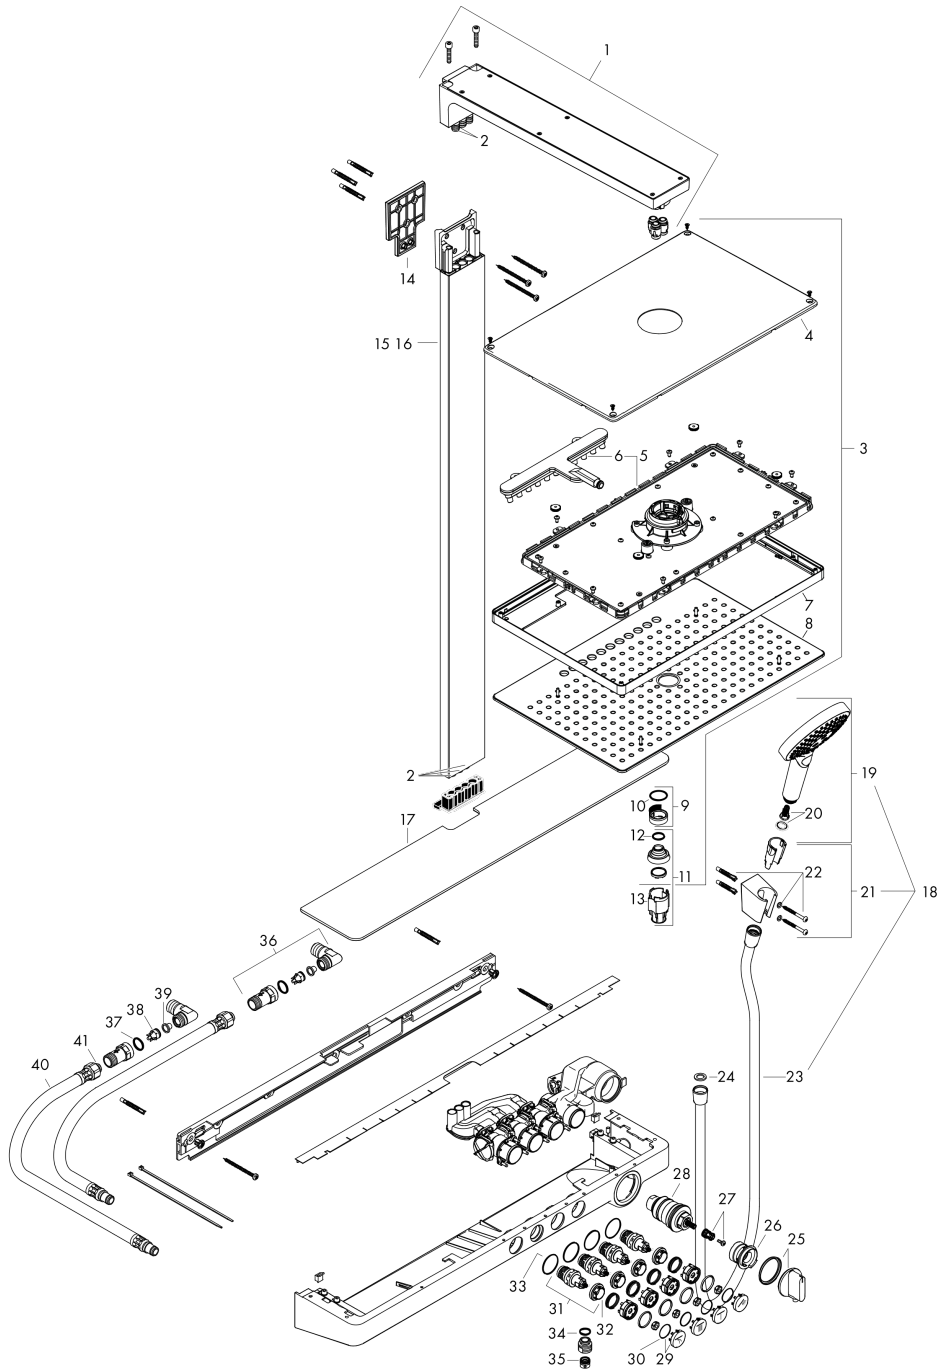

Rainmaker Select
Showerpipe 460 3jet with thermostat
Finish: **White/Chrome** Article Number: **27106400**

Exploded Drawing

Year of production: >06/15

Rainmaker Select
Showerpipe 460 3jet with thermostat
Finish: **White/Chrome** Article Number: **27106400**

Spare part list

Year of production: >06/15

Pos.	Description	Article Number	PC	PU
1	shower arm	92680000	19	1
2	O-ring 9x1,5	98117000	1	1
3	head shower	92681000	98	1
4	cover	93392000	0	1
5	cartridge, assy	93389000	20	1
6	spray insert	92923000	13	1
7	frame	93391000	21	1
8	spray body	92704000	23	1
9	filter	92683000	6	1
10	O-ring 24x2	98388000	1	1
11	aerator laminar	92684000	13	1
12	O-ring 15x2	98163000	1	1
13	special tool	92686000	3	1
14	tile-matching-disk 7 mm	92679000	11	1
15	pipe with cover (950 mm)	92678000	22	1
16	pipe with cover (850 mm)	93409000	22	1
17	shelf	92677000	16	1
18	Shower Set	26721400	98	1
19	handshower	26530400	98	1
20	filter insert	97708000	2	1
21	shower holder	28331000	98	1
22	mounting set	40915000	4	1
23	shower hose Isiflex'B 1,60 m	28276000	98	1
24	seal	98058000	1	1
25	handle for thermostat	92673000	12	1
26	safety set	92675000	12	1
27	handle fixing set	92136000	6	1
28	thermostat cartridge	96633000	15	1
29	set of symbols	98367000	10	1
30	O-ring 20x1	98140000	1	1
31	shut off unit	95758000	14	1
32	nut	98368000	4	1
33	O-ring 22x1,5	98173000	1	1
34	O-ring 14x2	98129000	1	1
35	non return valve	97980000	5	1
36	hose connection angel	25948000	10	1
37	O-ring 17x2,5	98387000	1	1
38	set of non return valves DW 15	97350000	6	1
39	filter	97973000	5	1
40	connection hose 650 mm G1/2	92676000	13	1
41	O-ring 11x2	98127000	1	1