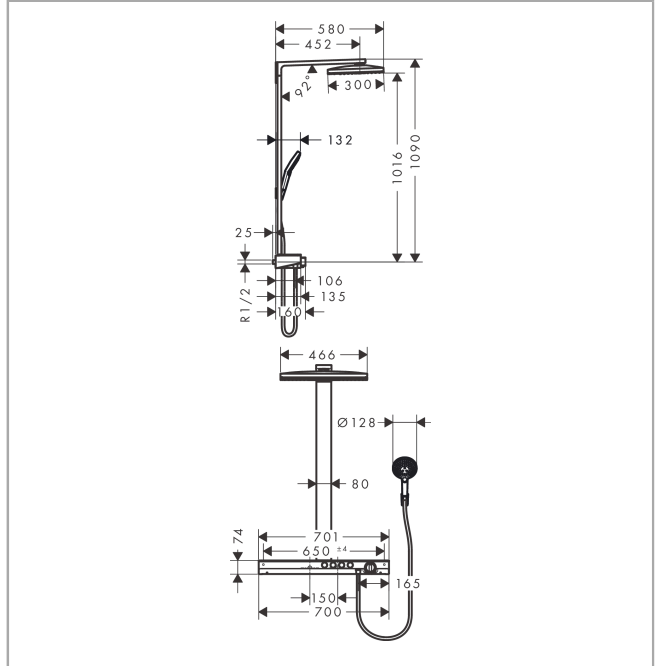

Scale drawing