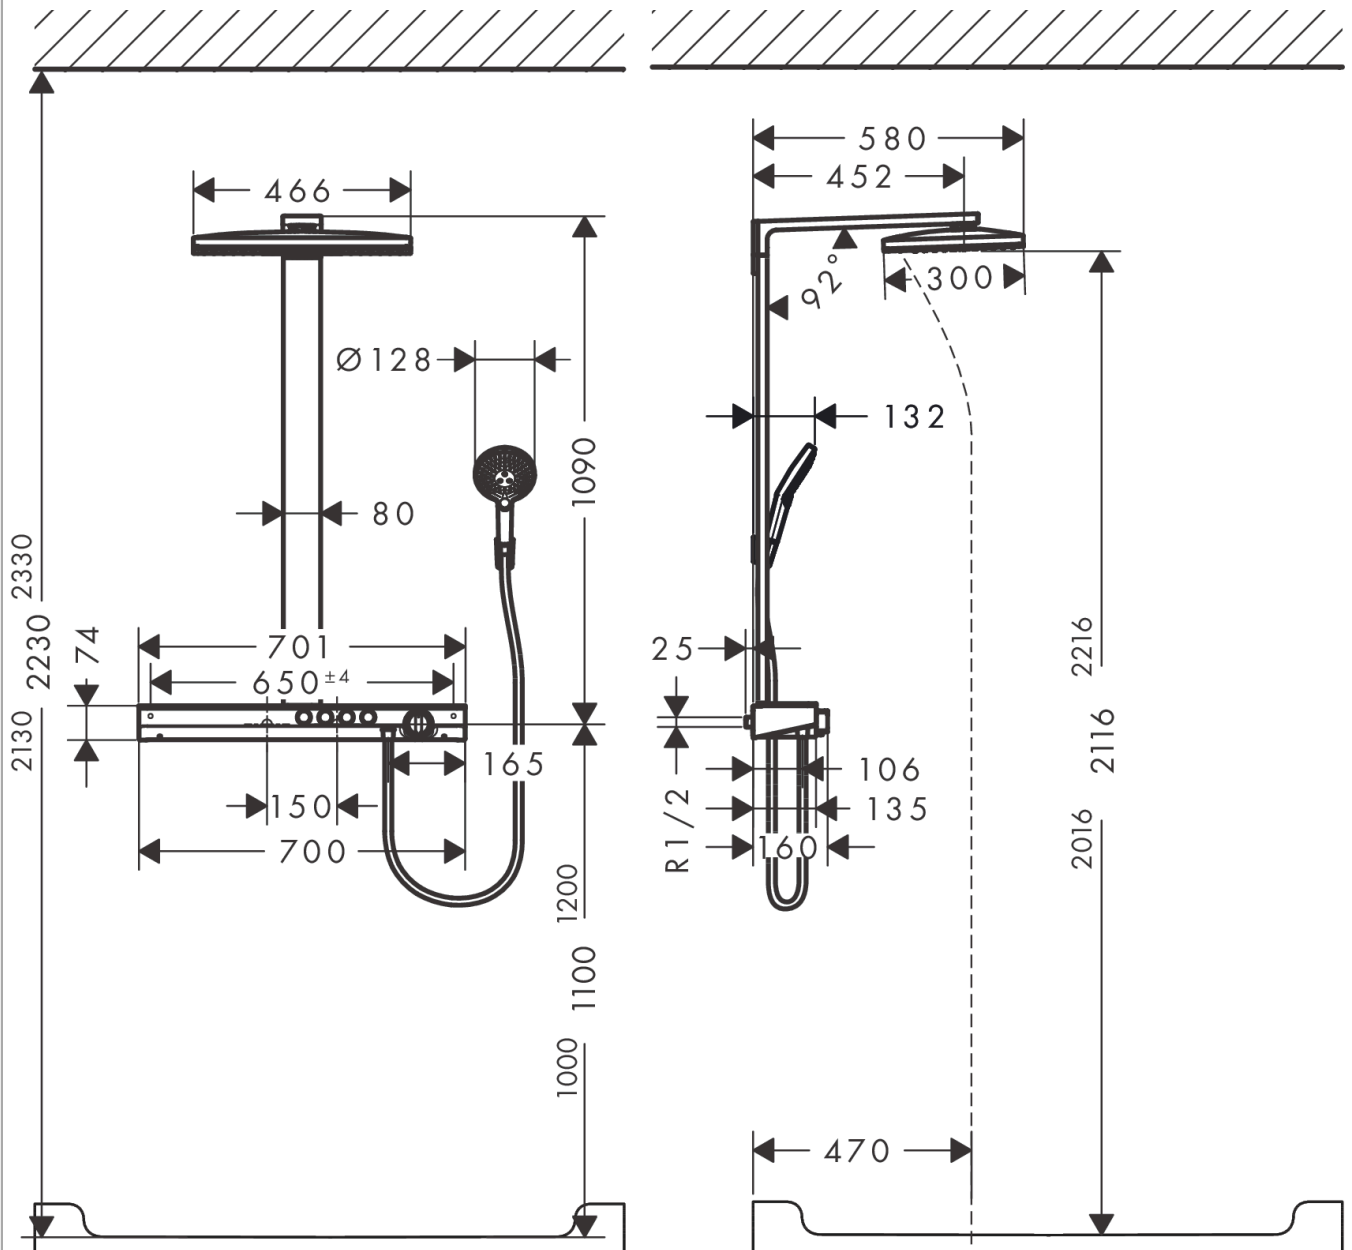

Rainmaker Select
Showerpipe 460 3jet with thermostat
Finish: **White/Chrome** Article Number: **27106400**

Installation examples